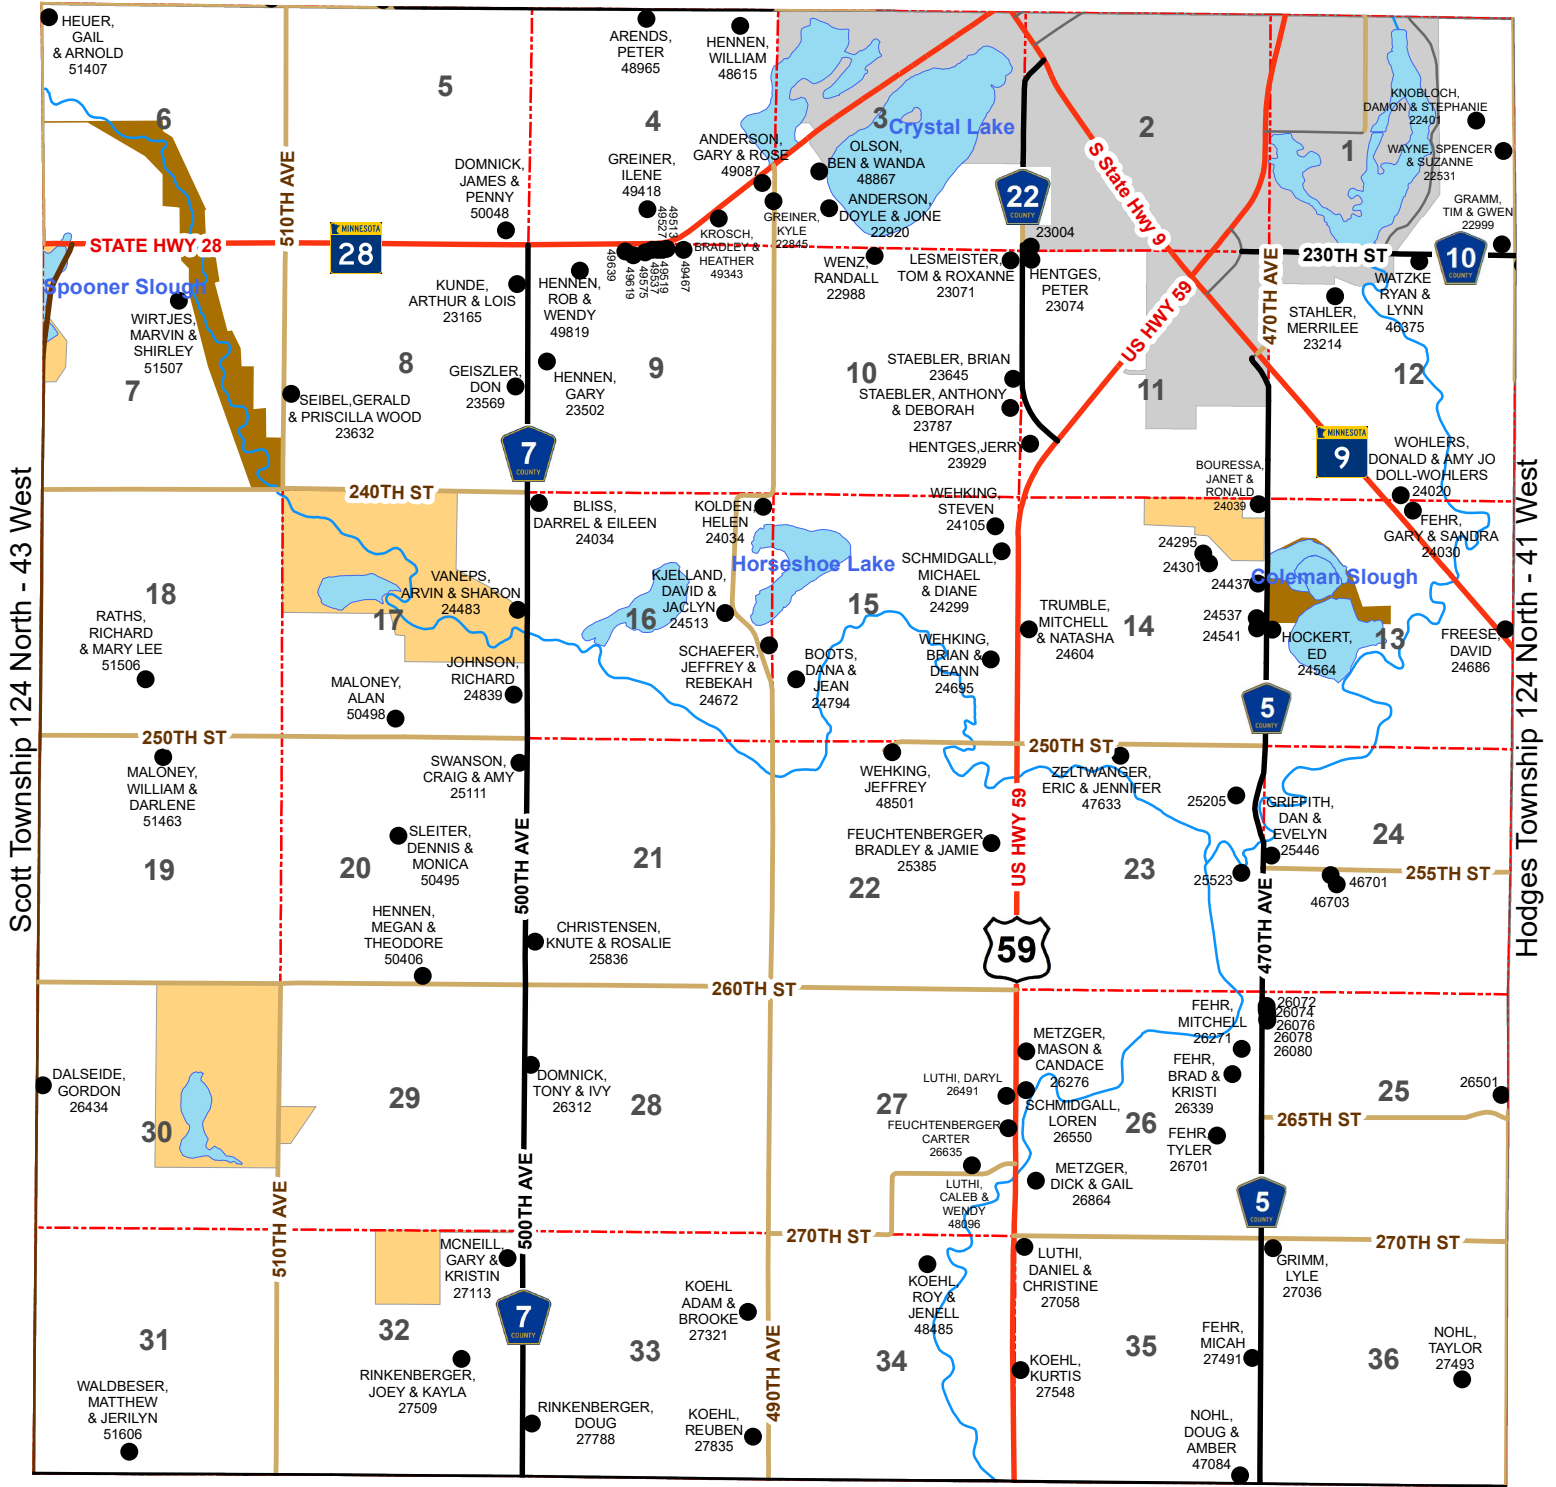

Darnen Township

Township 124 North - Range 42 West

Morris Township 125 North - 42 West

Horton Township 123 North - 42 West

Legend

- Waterfowl Production Area
- Wildlife Mangement Area