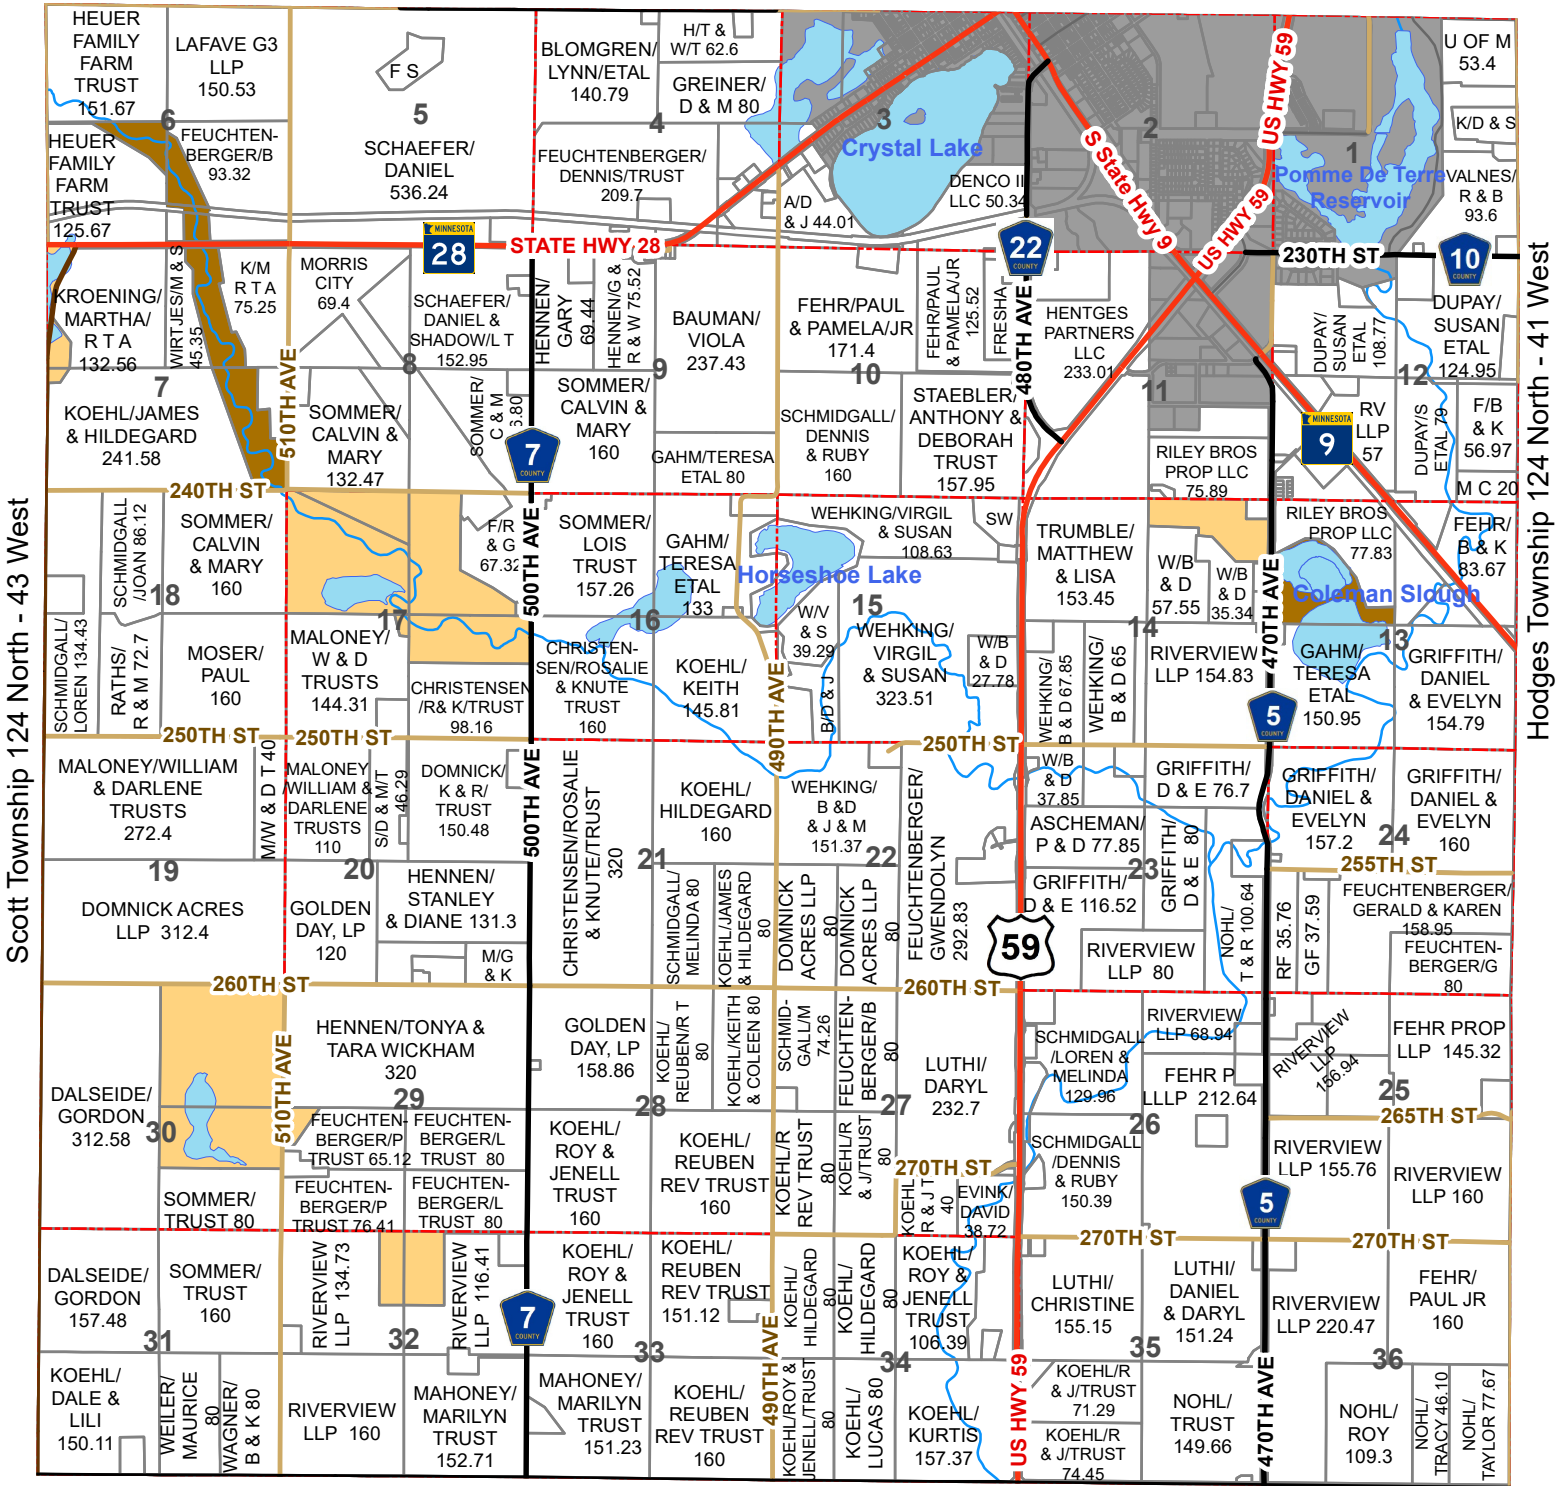

Darnen Township

Township 124 North - Range 42 West

Morris Township 125 North - 42 West

Legend

- Waterfowl Production Area
- Wildlife Mangement Area

Horton Township 123 North - 42 West