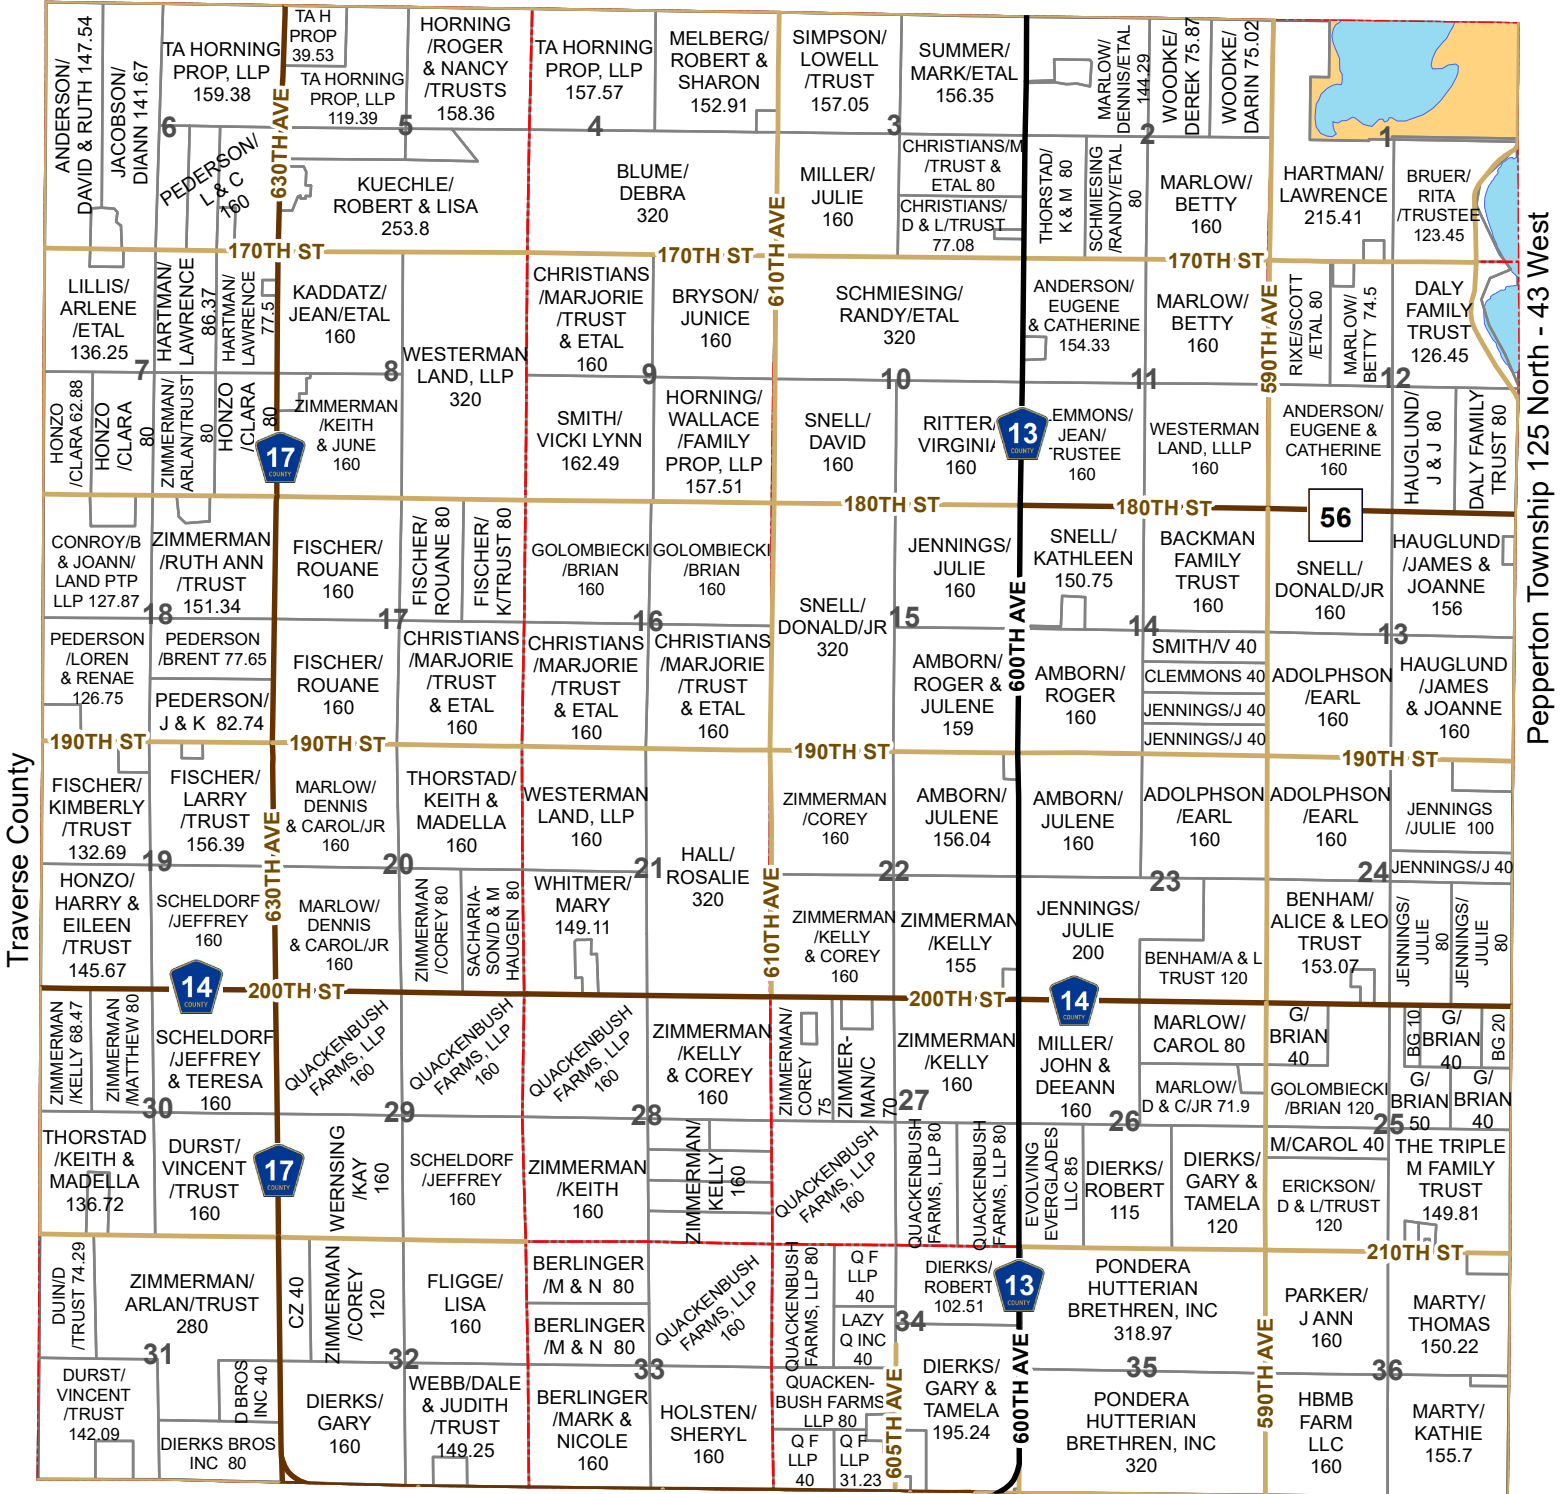

Everglade Township

Township 125 North - Range 44 West

Eldorado Township 126 North - 44 West

Traverse County

Pepperton Township 125 North - 43 West

Baker Township 124 North - 44 West

Legend

- Waterfowl Production Area
- Wildlife Mangement Area