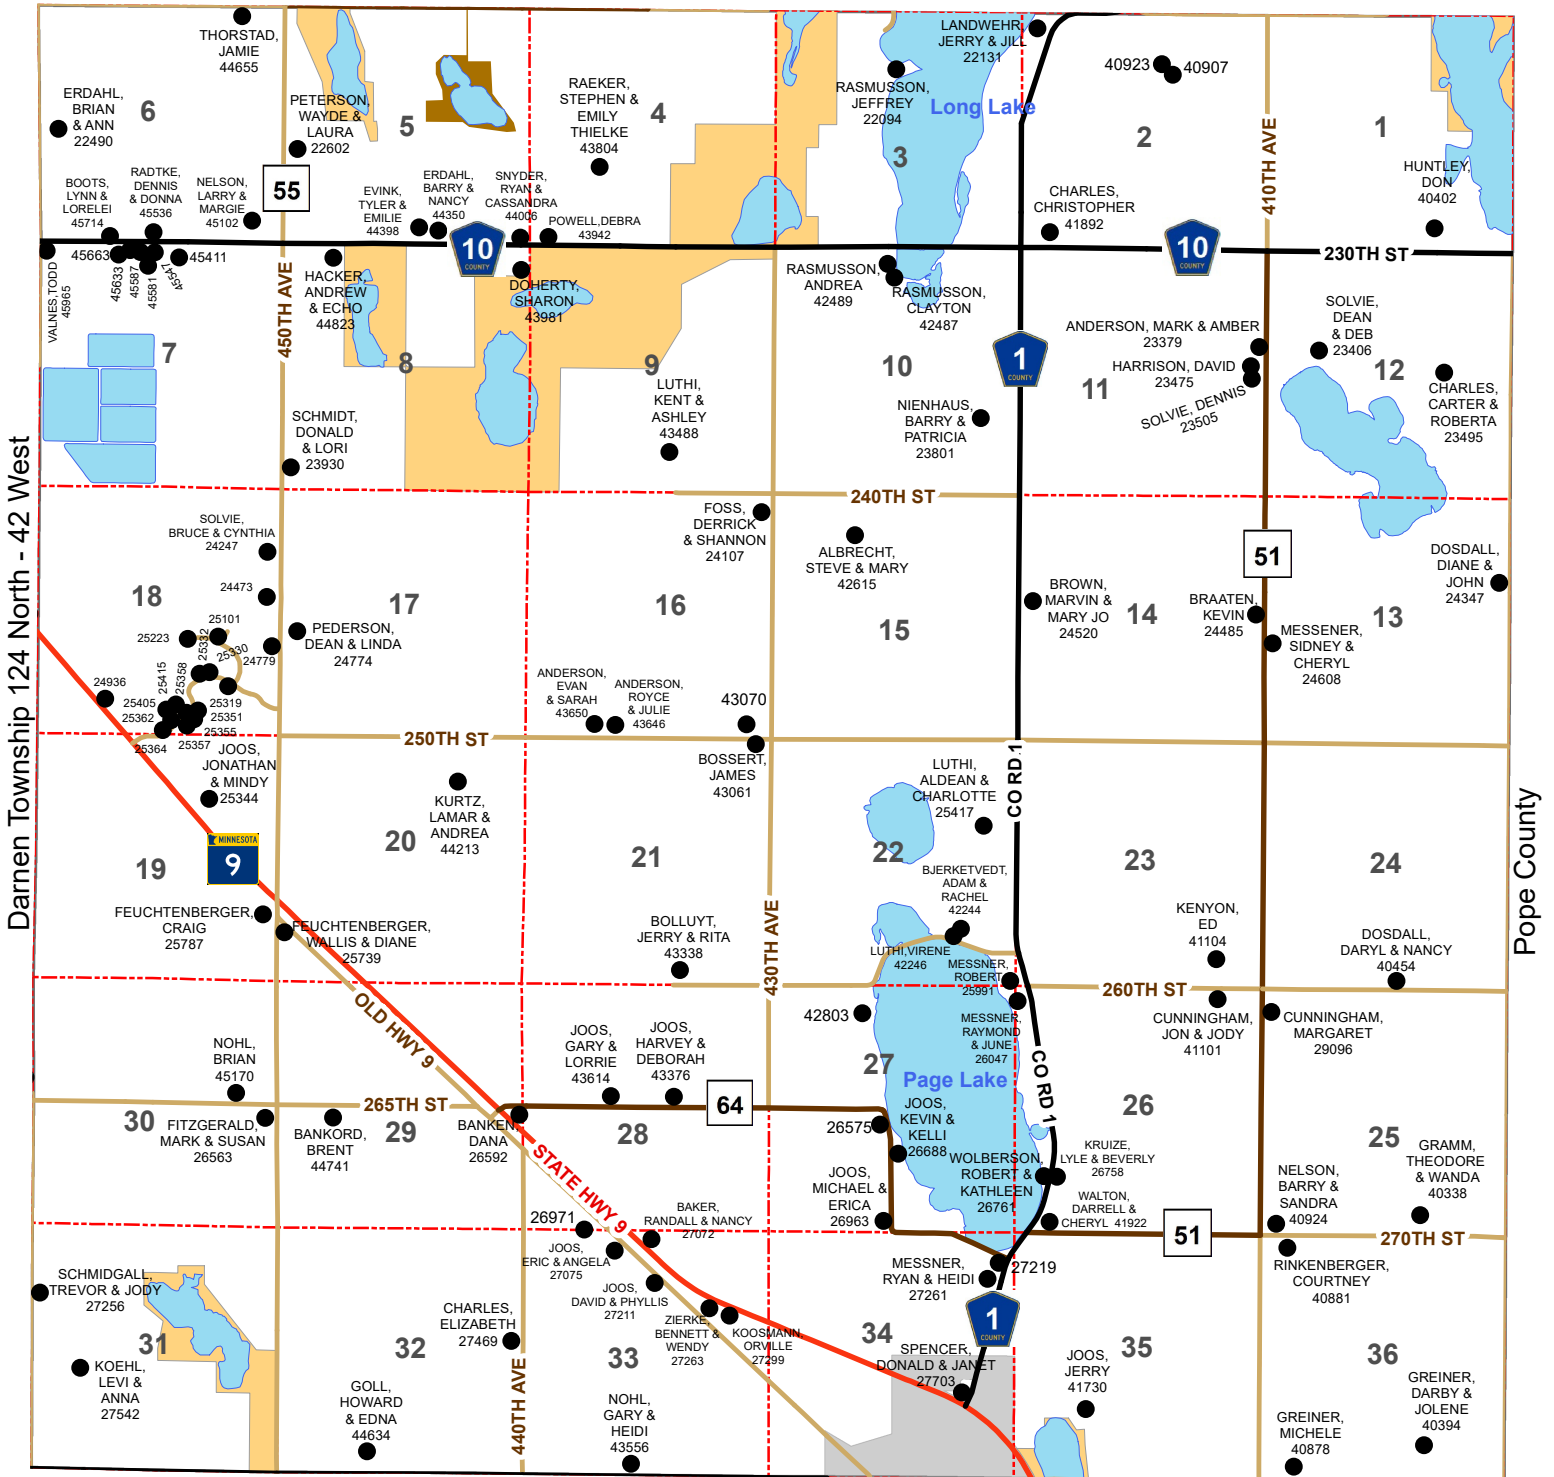

Hodges Township

Township 124 North - Range 41 West

Framnas Township 125 North - 41 West

Moore Township 123 North - 41 West

Legend

- Waterfowl Production Area
- Wildlife Mangement Area