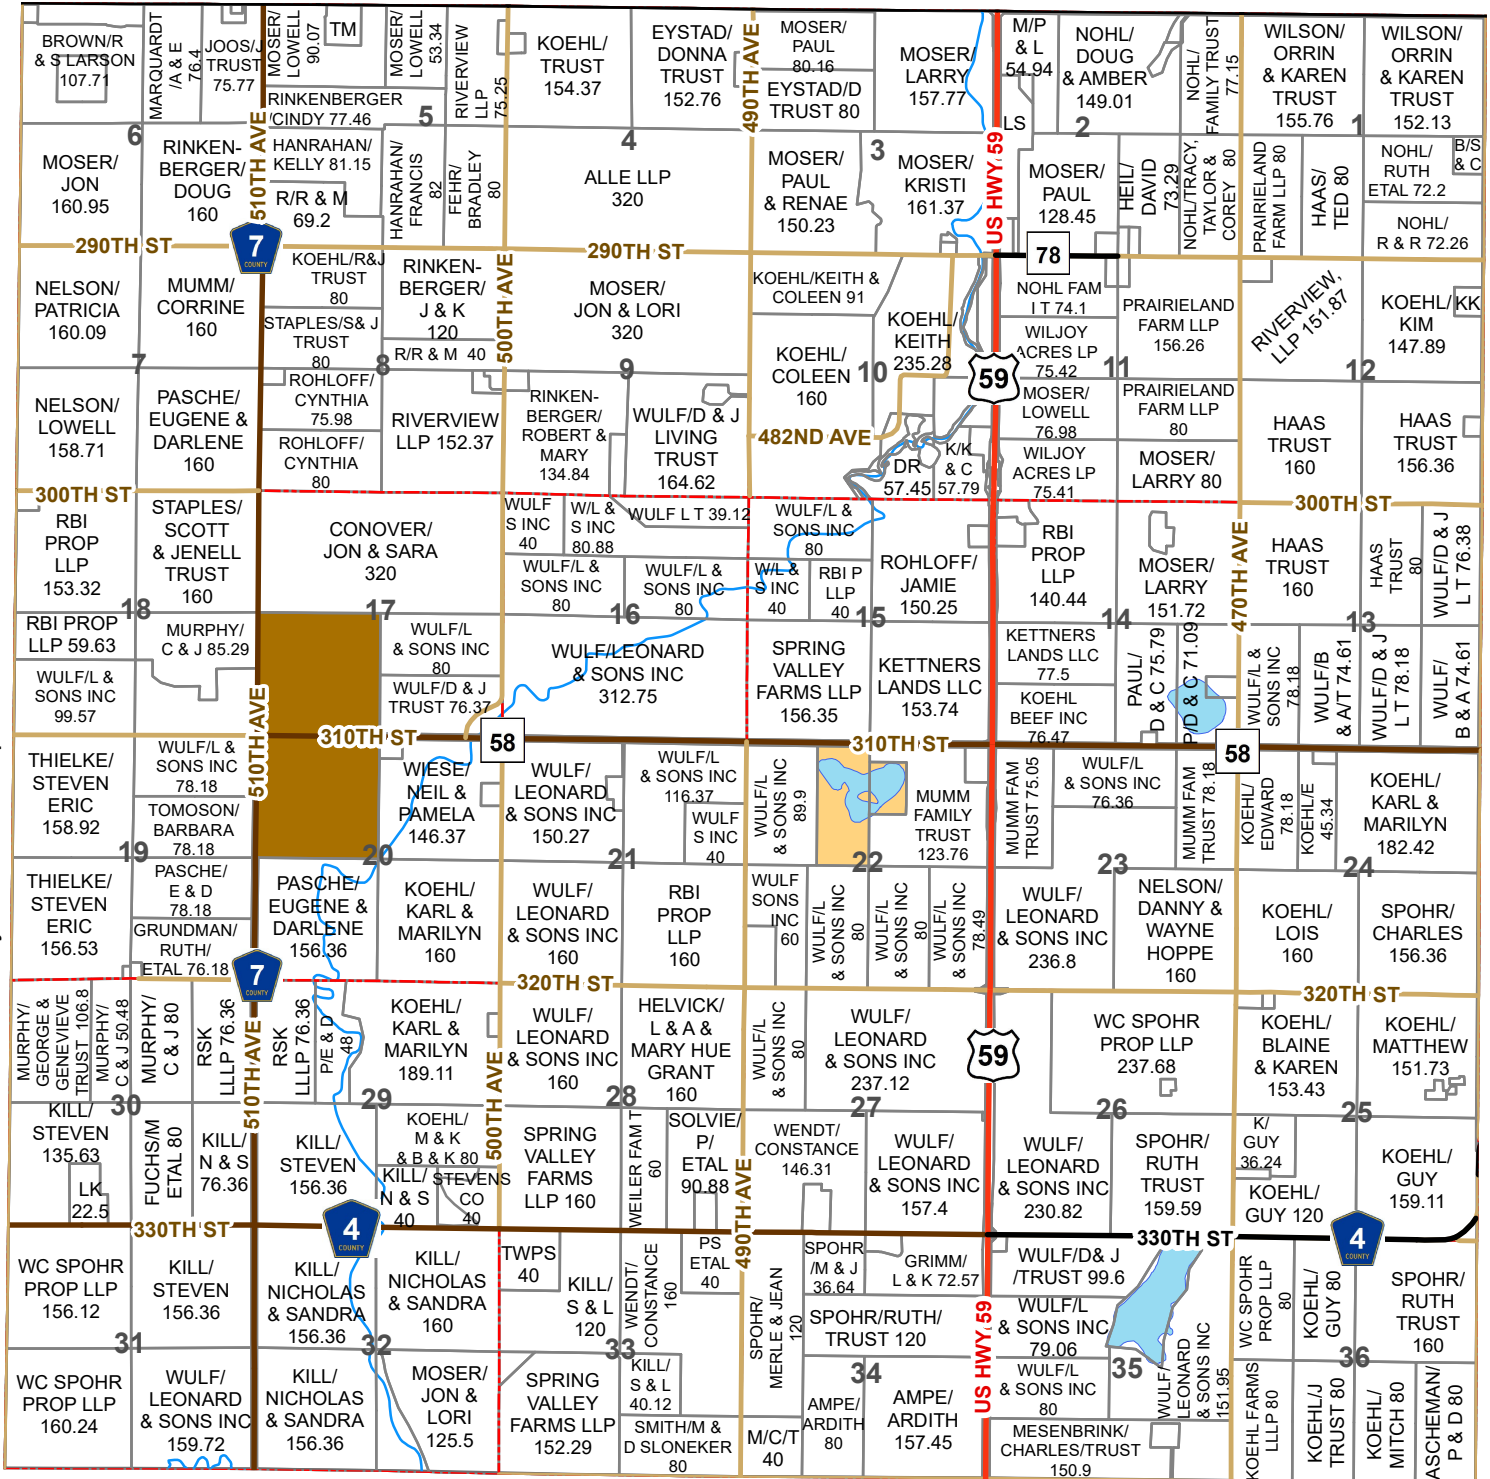

Horton Township

Township 123 North - Range 42 West

Darnen Township 124 North - 42 West

Synnes Township 123 North - 43 West

Moore Township 123 North - 41 West

Legend

- Waterfowl Production Area
- Wildlife Mangement Area

Swift County