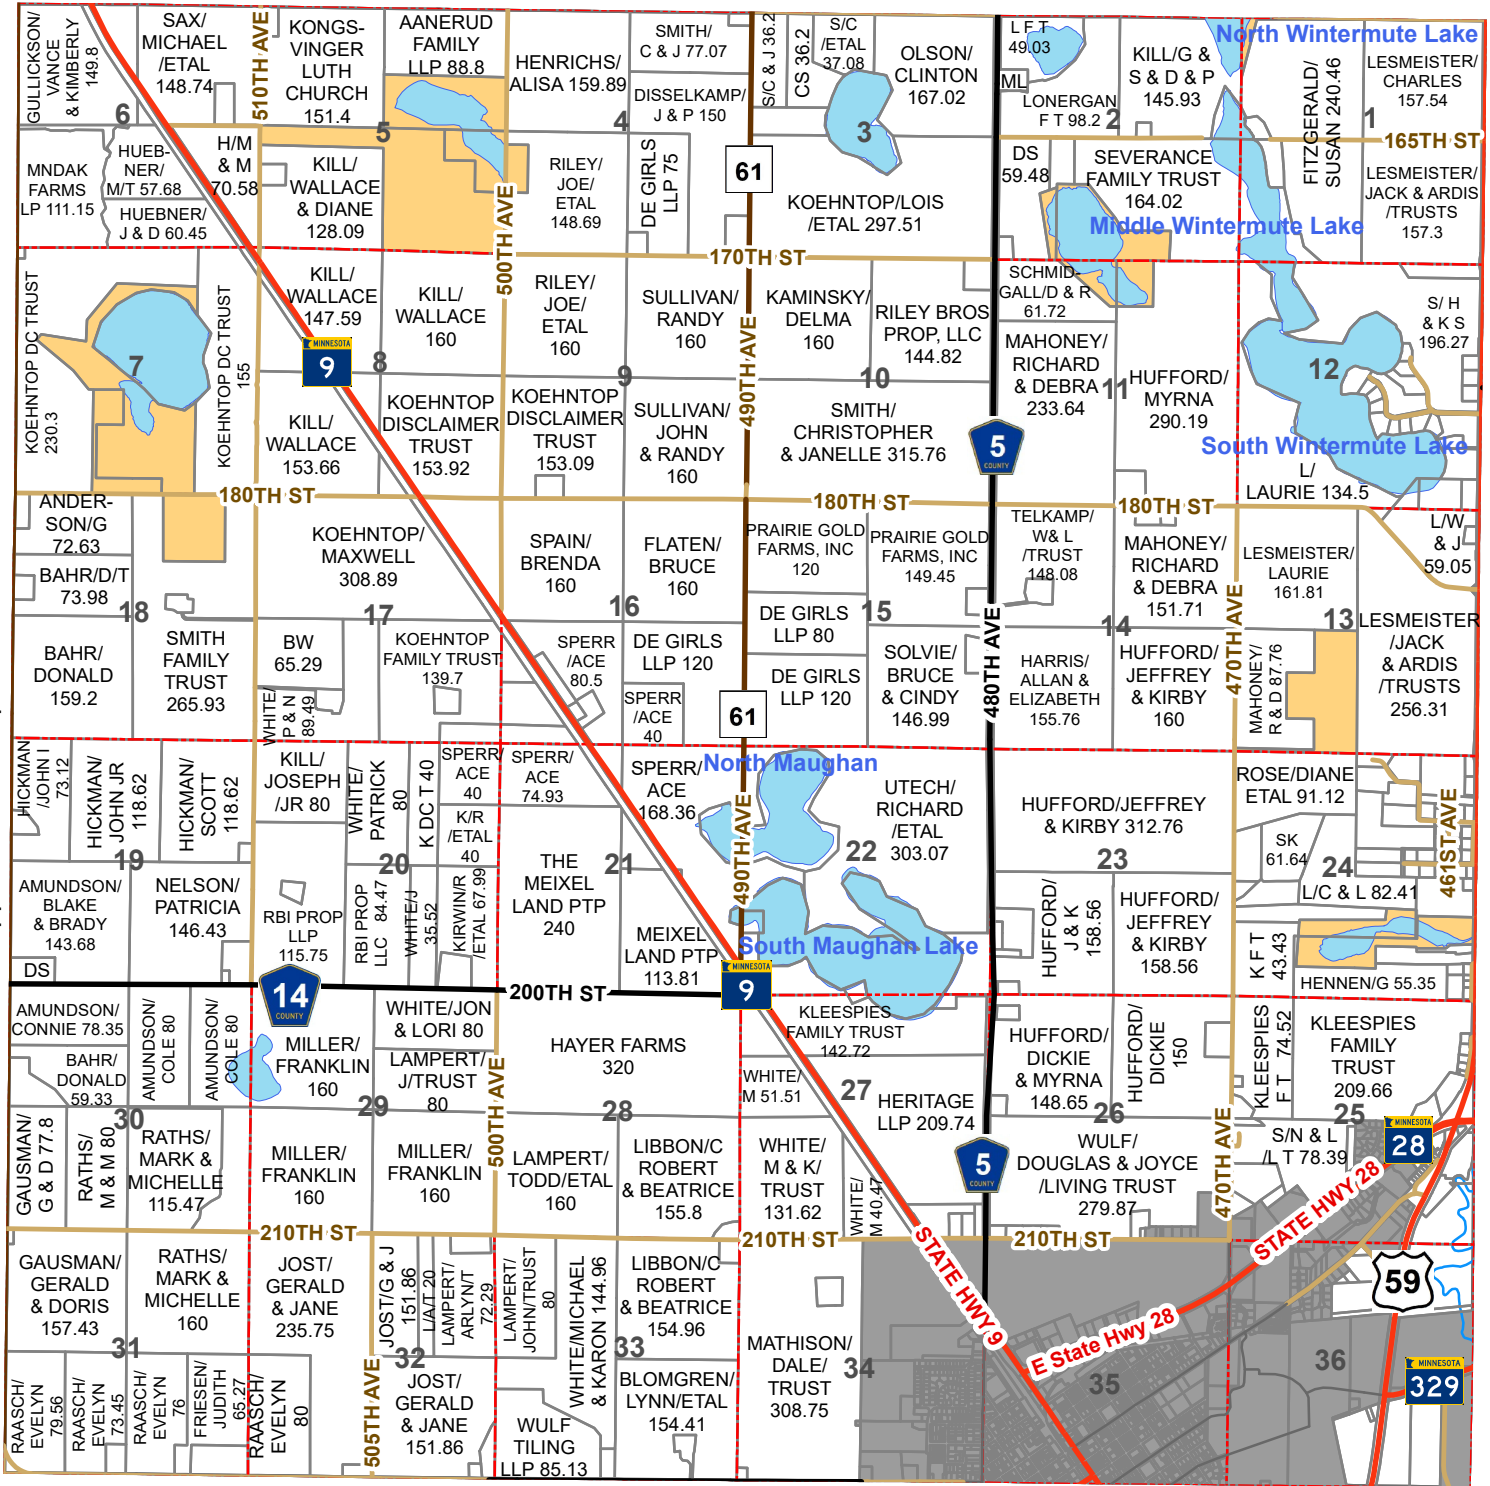

# Morris Township

Township 125 North - Range 42 West

Rendville Township 126 North - 42 West

Pepperton Township 125 North - 43 West

Framnas Township 125 North - 41 West

Darnen Township 124 North - 42 West

## Legend

- Waterfowl Production Area
- Wildlife Mangement Area