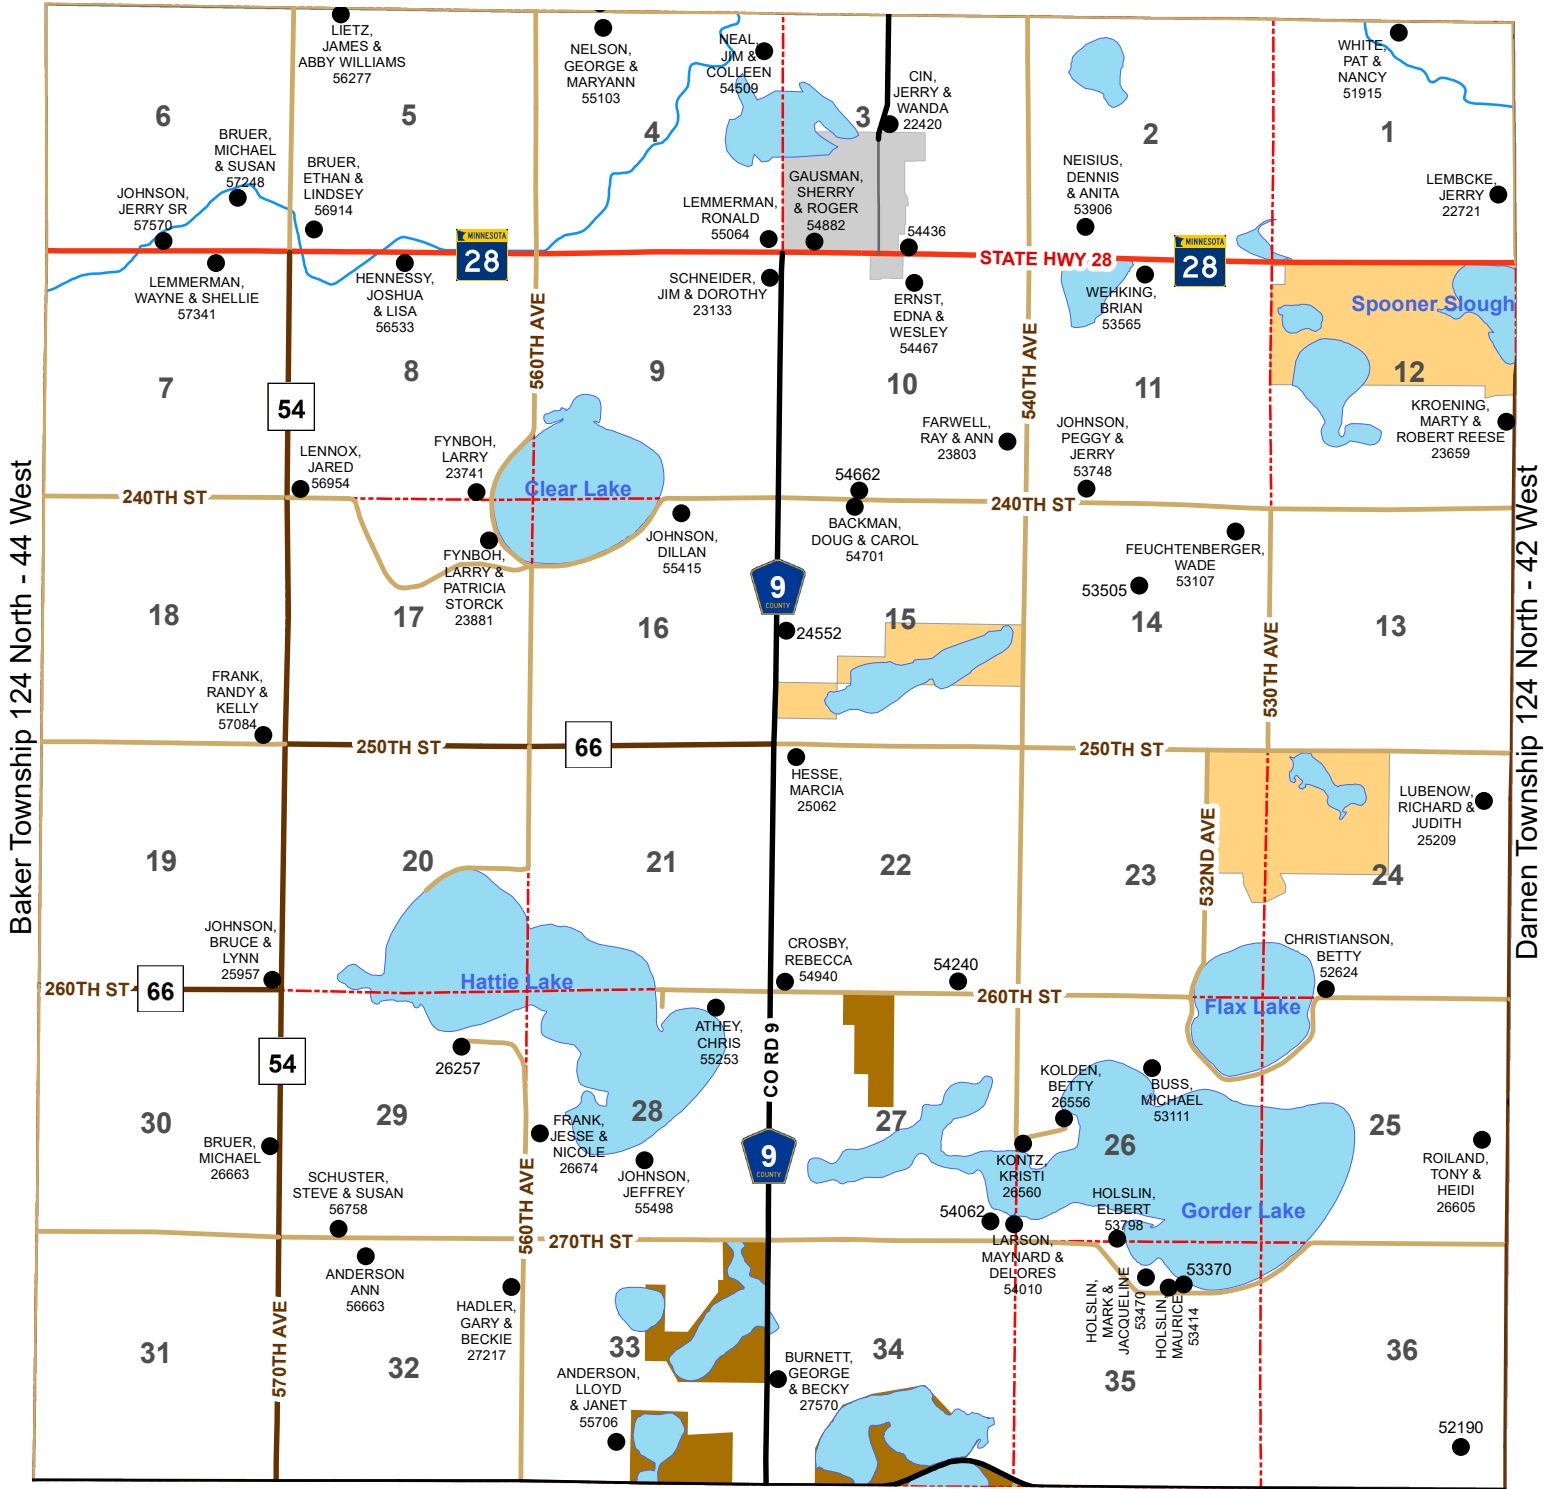

Scott Township

Township 124 North - Range 43 West

Pepperton Township 125 North - 43 West

Synnes Township 123 North - 43 West

Legend

- Waterfowl Production Area
- Wildlife Mangement Area