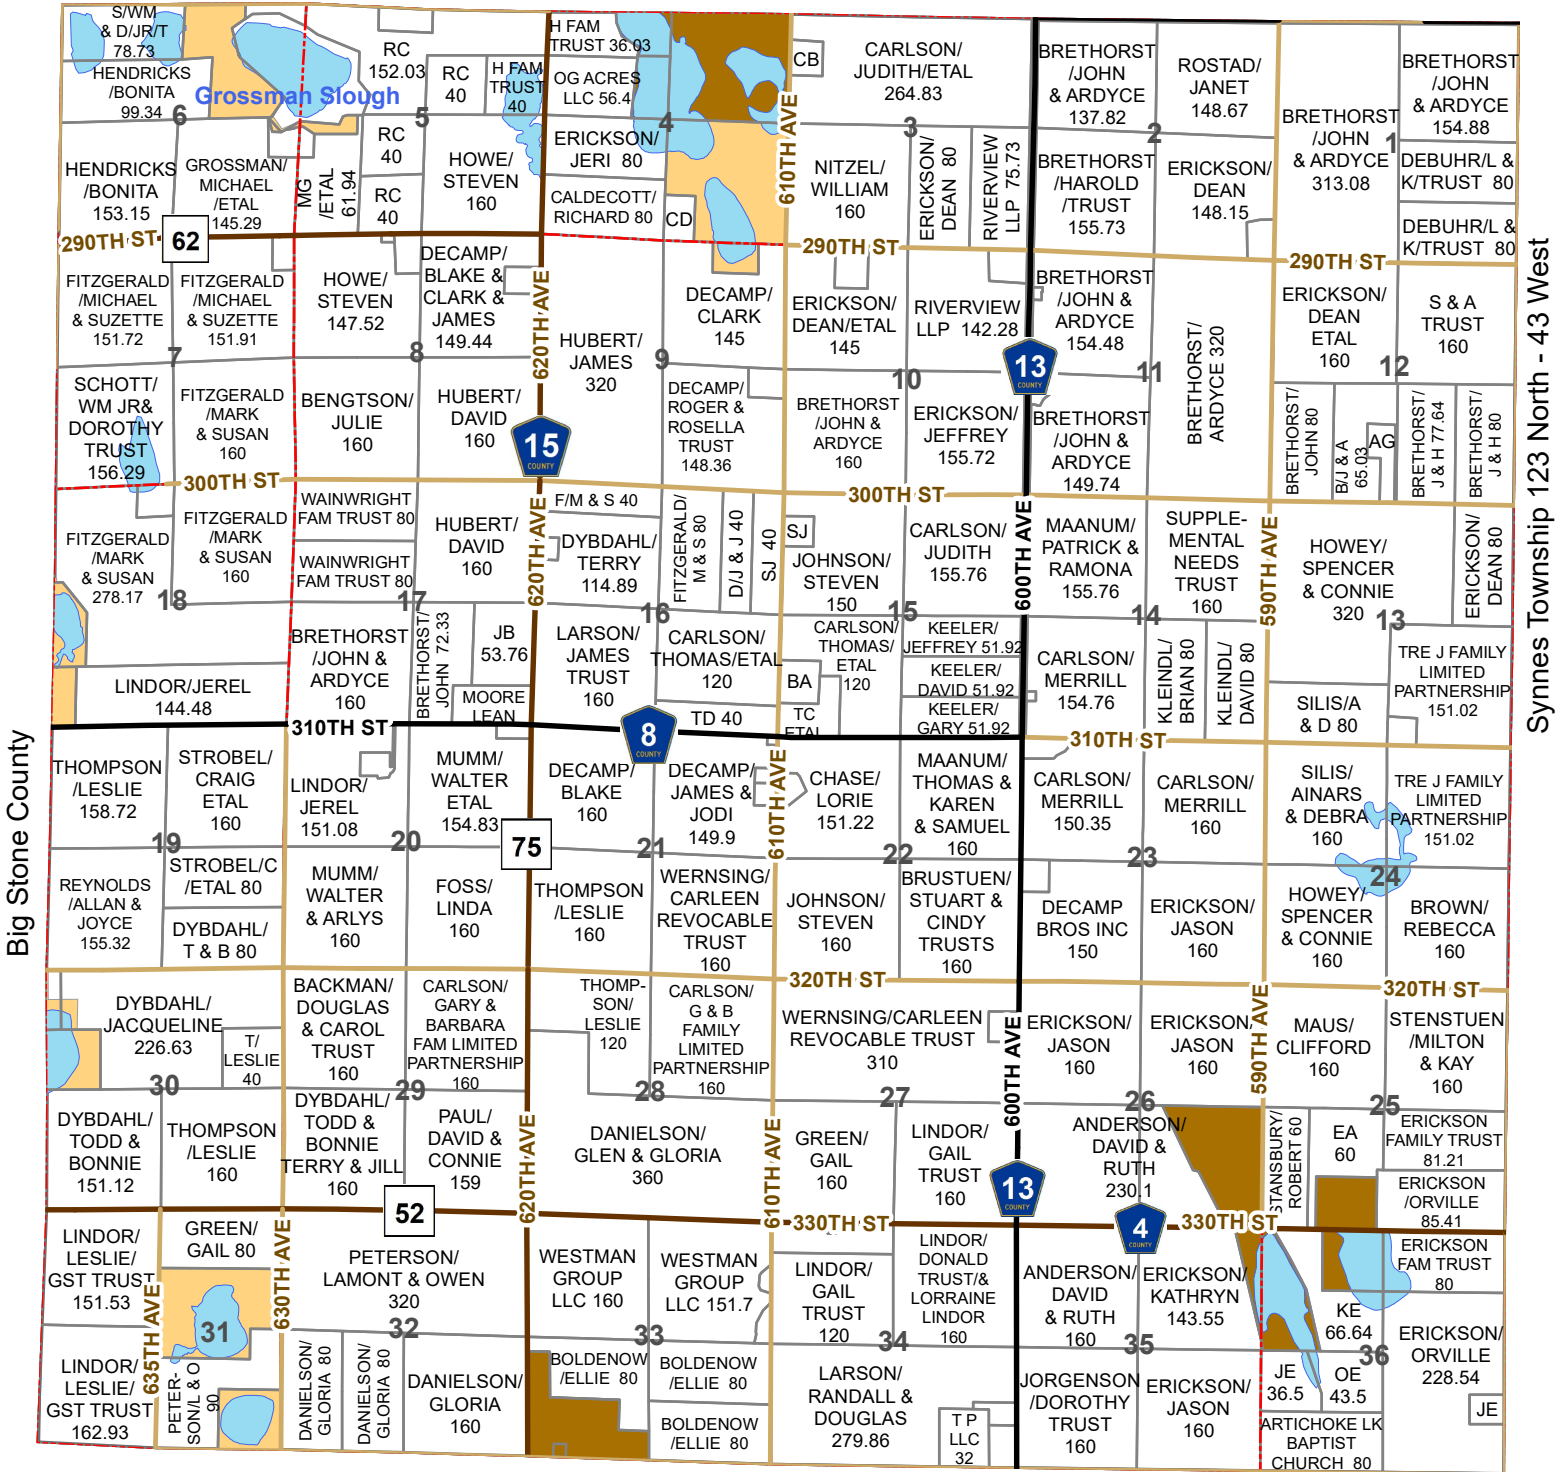

# Stevens Township

Township 123 North - Range 44 West

Baker Township 124 North - 44 West

## Legend

- Waterfowl Production Area
- Wildlife Mangement Area